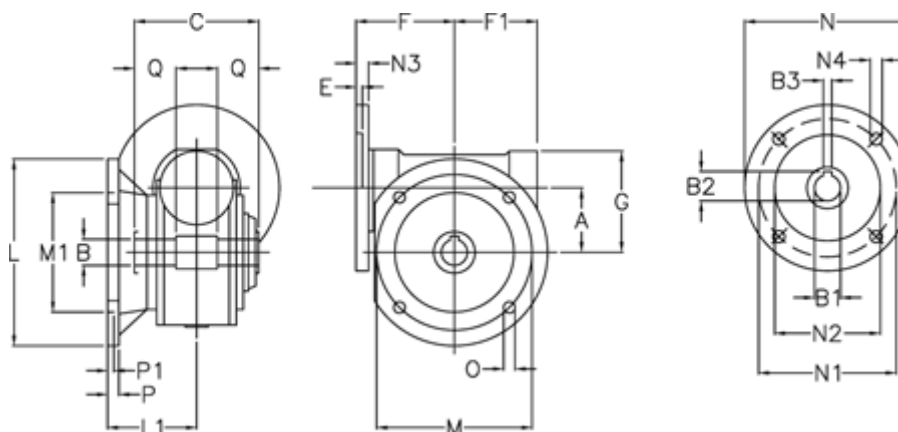

Data Sheet

Article number: 3902150056545

Description: Worm gear
VF 150-FC1-56-112B5, without lubrication

Measures

A = 150	F1 = 179	N2 = 180
B = 50 H7	G = 218	N3 = 11
B1 E7 = 28	L = 350	N4 = 13
B2 = 31.3	L1 = 145.5	O = 18
B3 H9 = 8	M = 290	P = 22
C = 175	M1 = 200	P1 = 13
E = 2	N = 250	Q = 55
F = 190	N1 = 215	